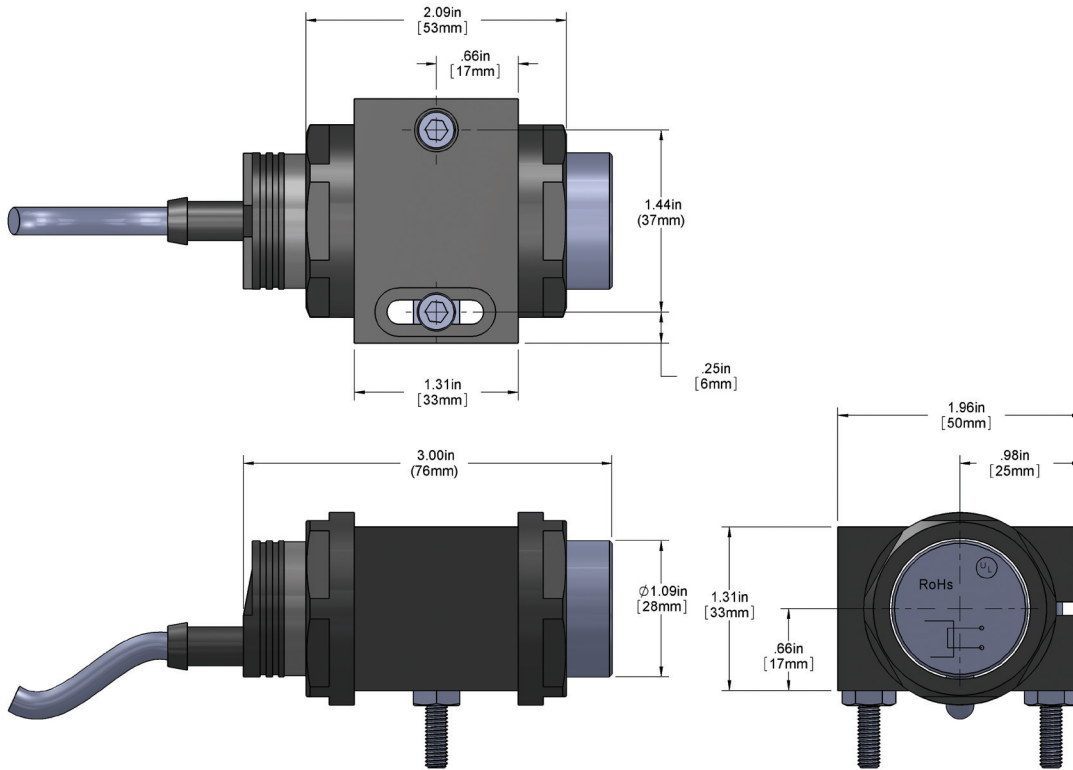

DIMENSIONS

CAPACITIVE TYPE LEVEL CONTROL ORDERING INFORMATION

Series	Options	Vertical Tube Material	Vertical Tube Length (ESPV only)
ESP	V = mounted in vertical tube	C = CPVC K = PVDF X = PTFE	specify in inches Ex: -24 = 24"

1 inch = 25.4mm

ESP
Capacitive level switch, field switchable.

Wmsp Bgqrg smp8

80 0HWFDGHWUHHW • XIIDOR, 1111 S .A. • 861111

☐ ☐ Fax: ☐☐☐

www.cdibuffalo.com • E-mail: sales@cdibuffalo.com