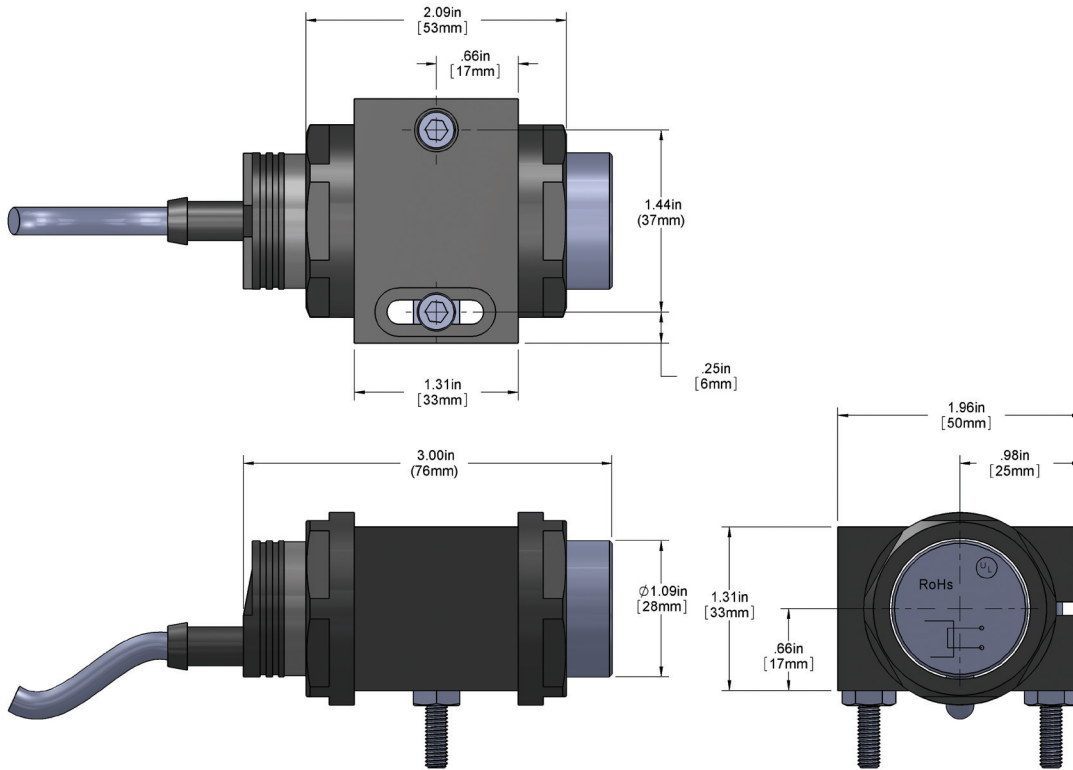

DIMENSIONS

CAPACITIVE TYPE LEVEL CONTROL ORDERING INFORMATION

| Series | Options | Vertical Tube Material | Vertical Tube Length (ESPV only) |
|--------|---------------------------------|----------------------------------|-------------------------------------|
| ESP | V = mounted in vertical tube | C = CPVC K = PVDF X = PTFE | specify in inches Ex: -24 = 24" |

1 inch = 25.4mm

ESP
Capacitive level switch, field switchable.

Wmsp Bgqrg smp8

80 0HWFDGHWUHHW • XIIDOR, 1111 S .A. • 861111

☐ ☐ Fax: ☐☐☐

www.cdibuffalo.com • E-mail: sales@cdibuffalo.com