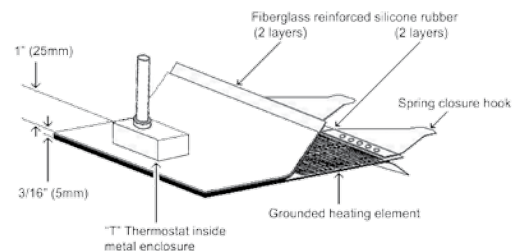

NEMA 7 Controller and High Temperature Limit Indicator Light

Ordering Information:

For T3 Environments

Gallon (Liter) Size	Diameter in (mm)	Total Wattage	Length in (mm)	Width in (mm)	Part Number	
					120VAC	240VAC
30 (114)	18.6 (473)	1000	58.5 (1496)	8 (203)	DHCX131000T3	DHCX231000T3
55 (208)	22.3 (565)	1300	70.0 (1778)	8 (203)	DHCX151300T3	DHCX251300T3

For T4A Environments

Gallon (Liter) Size	Diameter in (mm)	Total Wattage	Length in (mm)	Width in (mm)	Part Number	
					120VAC	240VAC
30 (114)	18.6 (473)	1000	58.5 (1496)	8 (203)	DHCX131000T4A	DHCX231000T4A
55 (208)	22.3 (565)	1300	70.0 (1778)	8 (203)	DHCX151300T4A	DHCX251300T4A

Ordering Option: Without controlling thermostat and pilot light. Replace "C" with "N" in part number. External control is required with this option.